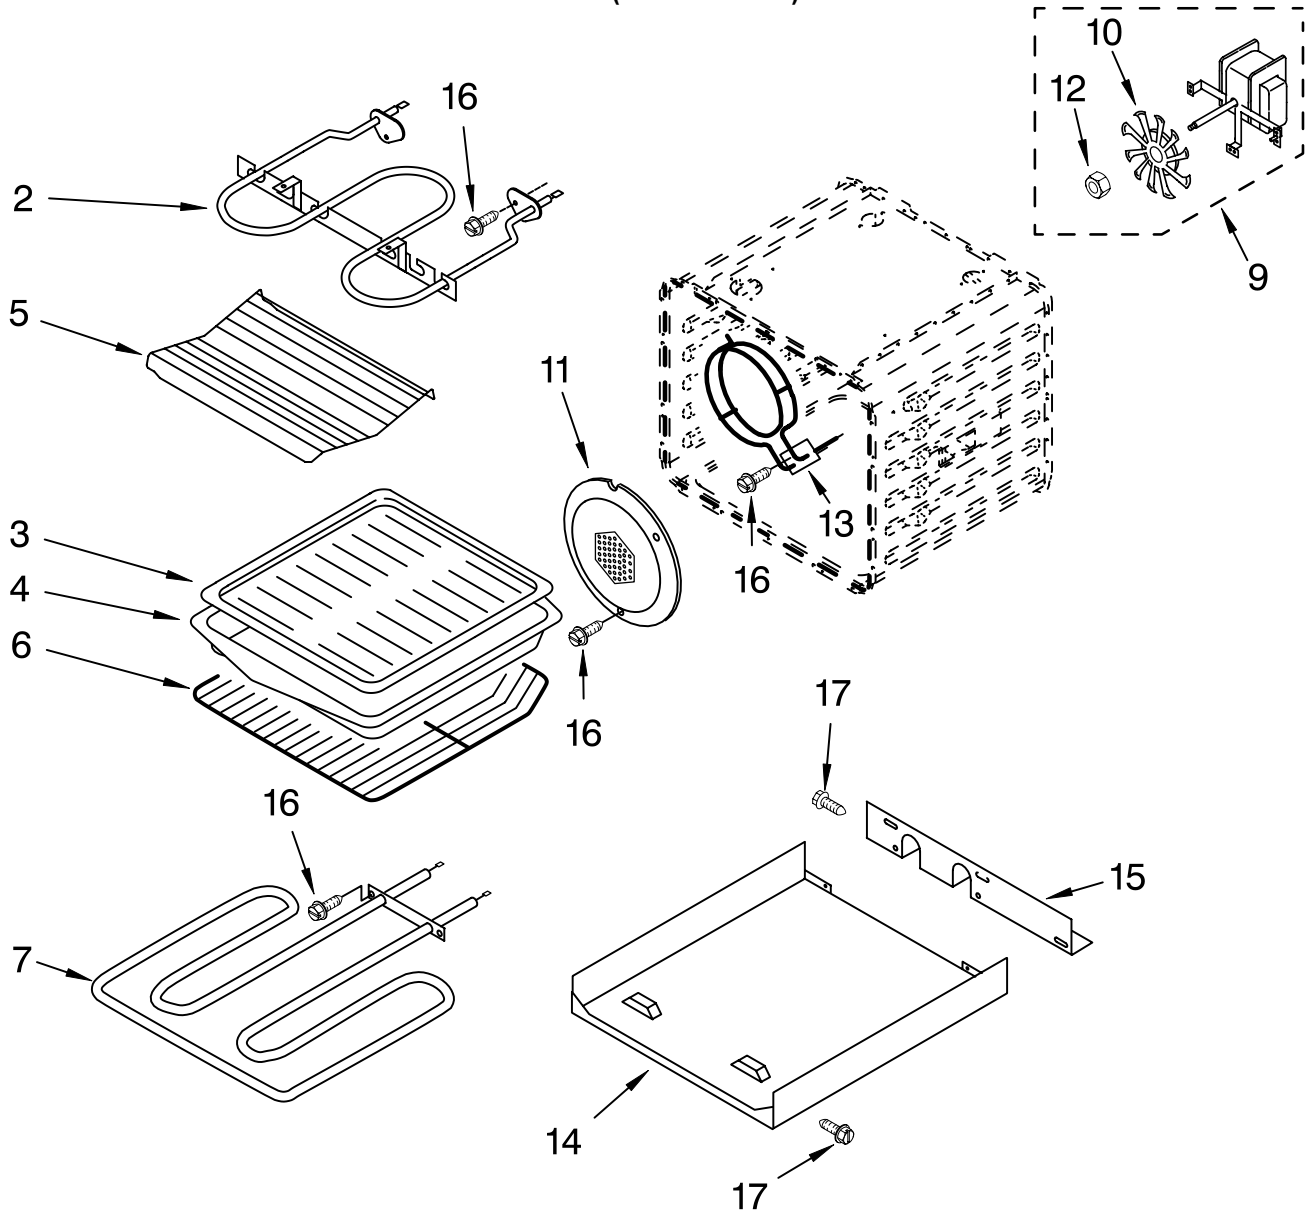

INTERNAL OVEN PARTS

For Model: KDRP707RSS00
(Stainless Steel)

Illus. No.	Part No.	DESCRIPTION
2	4456103	Element, Broil
3	4457277	Grill, Broiler
4	4457276	Pan, Broiler
5	3181534	Rack, Roasting
6	4452807	Rack, Oven
7	4452155	Element, Hidden Bake

Illus. No.	Part No.	DESCRIPTION
9	4451583	Motor, Convection
10	4452226	Blade, Fan
11	4448418	Cover, Fan
12	4452227	Nut
13	9762242	Element, Convection

Illus. No.	Part No.	DESCRIPTION
14	4455037	Tray, Hidden Bake
15	4450039	Cover, Access
16	4449154	Screw, 8-32 x .440
17	4449809	Screw, 8-18 x 3/8

FOR ORDERING INFORMATION REFER TO PARTS PRICE LIST